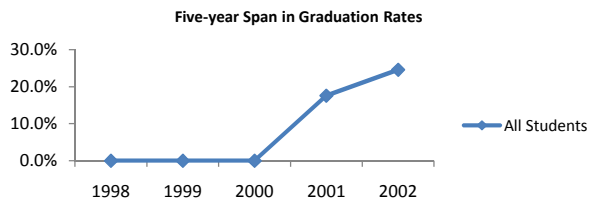

Graduation Rates
All Students and Student Athletes
2002 Beginners

Federal guidelines require Indiana University to publish graduation rates for all students and student athletes who receive athletic-based financial aid. This report provides graduation rates for all full-time bachelor's degree seeking students and student athletes who began in 2002 and completed their bachelor's degree within 6 years. For comparison, this report also includes full-time bachelor's degree-seeking undergraduates who were enrolled in the fall of the previous year. IU Northwest has a new athletics program and thus has no student athlete graduation rates.

Graduation Rates	Percent
All Students	24.6%
Athletes	n/a

All FT Students

	M	F
Afr. Amer.	18	22
Am. Indian	0	3
Asian Amer.	2	2
Hispanic	7	14
White	337	702
Foreign	0	1
Unknown	8	20
Total	372	764