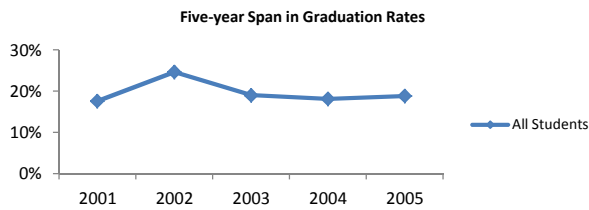

Federal guidelines require Indiana University to publish graduation rates for all students and student athletes who receive athletic-based financial aid. This report provides graduation rates for all full-time bachelor's degree seeking students and student athletes who began in 2005 and completed their bachelor's degree within 6 years. For comparison, this report also includes full-time bachelor's degree-seeking undergraduates who were enrolled in the fall of the previous year. IU East has a new athletic program and thus has no student athlete graduation rates.

Graduation Rates	Percent
All Students	18.8%
Athletes	n/a

	All FT Students		Basketball		Student Athletes		Other		Total	
	M	F	M	F	M	F	M	F	M	F
Hispanic	13	14	1					1	1	1
Afr. Amer.	27	33	6		1			1	7	1
Am. Indian		1								
Asian Amer.	5	4								
Nat Haw./Pac. Islndr		3								
White	519	1,033	6		8	5	5	33	19	38
International	1	2								
Unknown	15	21								
Two or More Races	6	15	1					1	1	1
Total	586	1,126	14	0	9	5	5	36	28	41